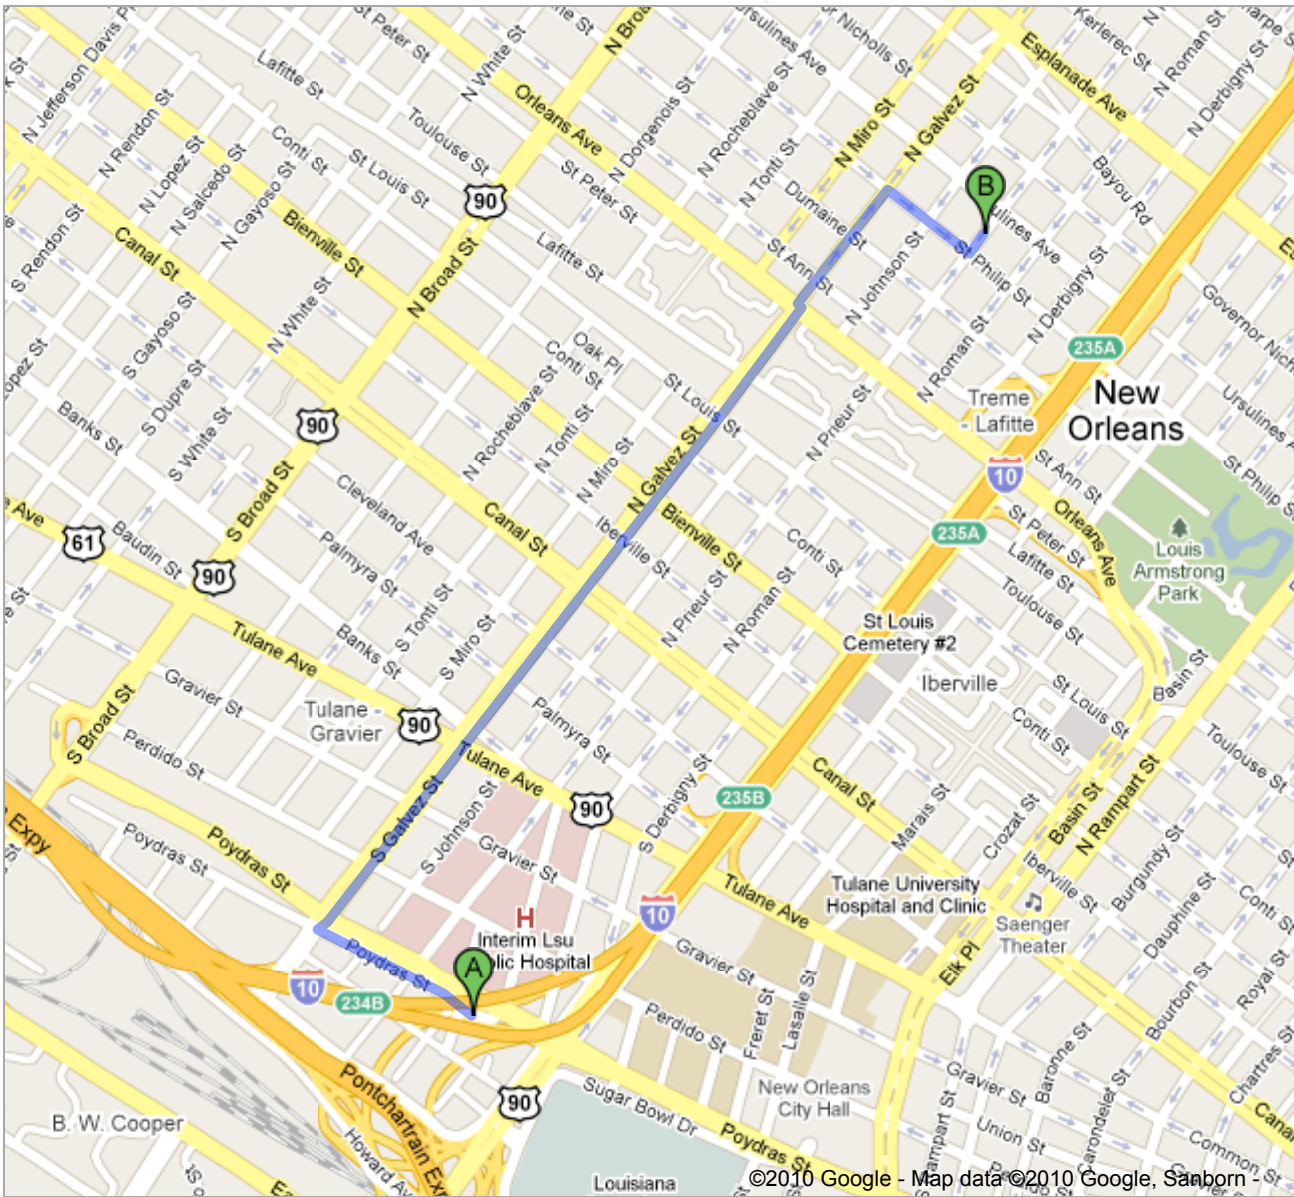

To see all the details that are visible on the screen, use the "Print" link next to the map.

[Get Directions](#) [My Maps](#)

[Print](#) [Send](#) [Link](#)

### Driving directions to St Peter Claver School

(504) 822-8191

1901 Perdido St  
New Orleans, LA 70112

1. Head **northwest** on **Poydras St** toward **Bertrand St** 0.2 mi
2. Take the 1st **right** onto **S Galvez St**  1.0 mi
3. Turn **left** at **Orleans Ave**  36 ft
4. Take the 1st **right** onto **N Galvez St**  0.2 mi
5. Turn **right** at the 3rd cross street onto **St Philip St**  0.1 mi

6. Turn **left** at the 2nd cross street onto **N Prieur St**

 171 ft

**St Peter Claver School**  
1020 North Prieur Street  
New Orleans, LA 70116-2194  
(504) 822-8191

These directions are for planning purposes only. You may find that construction projects, traffic, weather, or other events may cause conditions to differ from the map results, and you should plan your route accordingly. You must obey all signs or notices regarding your route.

Map data ©2010 Google

[Report a problem](#)

Hide

**Driving directions to St Peter Claver School**

St. Peter Claver New orleans

AP tureaud